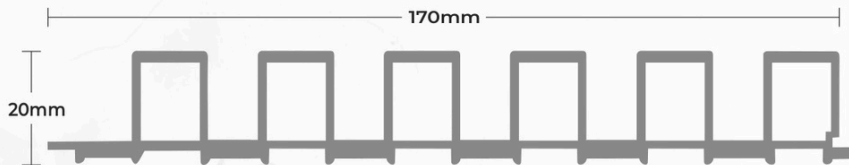

**Pattern No: L-H10**

Dimension : 24 x 170 x 2900mm

Area per Box : 10 Panels = 53.1 sqft

**Pattern No: L-S05**

Dimension : 24 x 170 x 2900mm

Area per Box : 10 Panels = 53.1 sqft

**Pattern No: L-S06**

Dimension : 24 x 170 x 2900mm

Area per Box : 10 Panels = 53.1 sqft

**Pattern No: L-S01**

Dimension : 24 x 170 x 2900mm

Area per Box : 10 Panels = 53.1 sqft

**Pattern No: L-S02**

Dimension : 24 x 170 x 2900mm

Area per Box : 10 Panels = 53.1 sqft

**Pattern No: L-S03**

Dimension : 24 x 170 x 2900mm

Area per Box : 10 Panels = 53.1 sqft

**Pattern No: L-P02**

Dimension : 20 x 170 x 2900mm

Packing per Box : 12 Panels = 63.72 sqft

**Pattern No: L-P03**

Dimension : 20 x 170 x 2900mm

Packing per Box : 12 Panels = 63.72 sqft

**Pattern No: L-P04**

Dimension : 20 x 170 x 2900mm

Packing per Box : 12 Panels = 63.72 sqft

**Pattern No: L-P05**

Dimension : 20 x 170 x 2900mm

Packing per Box : 12 Panels = 63.72 sqft