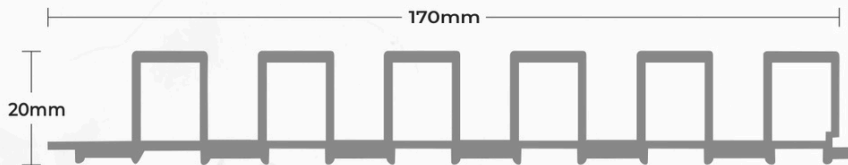

**Pattern No: L-H10**

Dimension : 24 x 170 x 2900mm

Area per Box : 10 Panels = 53.1 sqft

**Pattern No: L-S05**

Dimension : 24 x 170 x 2900mm

Area per Box : 10 Panels = 53.1 sqft

**Pattern No: L-S06**

Dimension : 24 x 170 x 2900mm

Area per Box : 10 Panels = 53.1 sqft

**Pattern No: L-S01**

Dimension : 24 x 170 x 2900mm

Area per Box : 10 Panels = 53.1 sqft

**Pattern No: L-S02**

Dimension : 24 x 170 x 2900mm

Area per Box : 10 Panels = 53.1 sqft

**Pattern No: L-S03**

Dimension : 24 x 170 x 2900mm

Area per Box : 10 Panels = 53.1 sqft

**Pattern No: L-P02**

Dimension : 20 x 170 x 2900mm

Packing per Box : 12 Panels = 63.72 sqft

**Pattern No: L-P03**

Dimension : 20 x 170 x 2900mm

Packing per Box : 12 Panels = 63.72 sqft

**Pattern No: L-P04**

Dimension : 20 x 170 x 2900mm

Packing per Box : 12 Panels = 63.72 sqft

**Pattern No: L-P05**

Dimension : 20 x 170 x 2900mm

Packing per Box : 12 Panels = 63.72 sqft