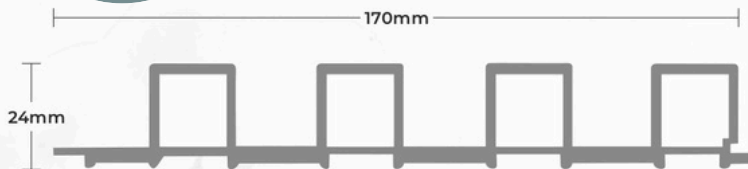

**Pattern No: L-H10**

Dimension : 24 x 170 x 2900mm

Area per Box : 10 Panels = 53.1 sqft

**Pattern No: L-S05**

Dimension : 24 x 170 x 2900mm

Area per Box : 10 Panels = 53.1 sqft

**Pattern No: L-S06**

Dimension : 24 x 170 x 2900mm

Area per Box : 10 Panels = 53.1 sqft

**Pattern No: L-S01**

Dimension : 24 x 170 x 2900mm

Area per Box : 10 Panels = 53.1 sqft

**Pattern No: L-S02**

Dimension : 24 x 170 x 2900mm

Area per Box : 10 Panels = 53.1 sqft

**Pattern No: L-S03**

Dimension : 24 x 170 x 2900mm

Area per Box : 10 Panels = 53.1 sqft

**Pattern No: L-P02**

Dimension : 20 x 170 x 2900mm

Packing per Box : 12 Panels = 63.72 sqft

**Pattern No: L-P03**

Dimension : 20 x 170 x 2900mm