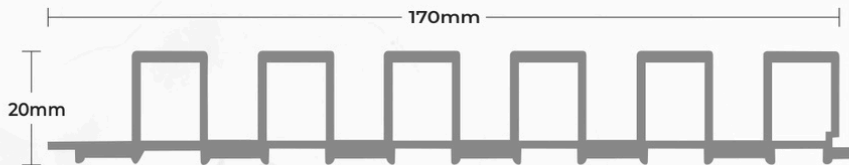

**Pattern No: L-S03**

Dimension : 24 x 170 x 2900mm

Area per Box : 10 Panels = 53.1 sqft

**Pattern No: L-P02**

Dimension : 20 x 170 x 2900mm

Packing per Box : 12 Panels = 63.72 sqft

**Pattern No: L-P03**

Dimension : 20 x 170 x 2900mm

Packing per Box : 12 Panels = 63.72 sqft

**Pattern No: L-P04**

Dimension : 20 x 170 x 2900mm

Packing per Box : 12 Panels = 63.72 sqft

**Pattern No: L-P05**

Dimension : 20 x 170 x 2900mm

Packing per Box : 12 Panels = 63.72 sqft